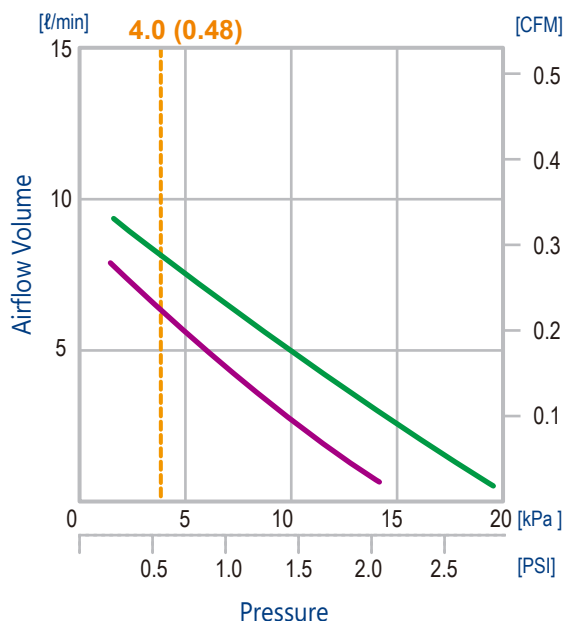

## C-5BN

PRESSURE TYPE

### Dimensions

[Unit: mm(inch)]

### Performance Curves

— 120V/60Hz — 230V/50Hz