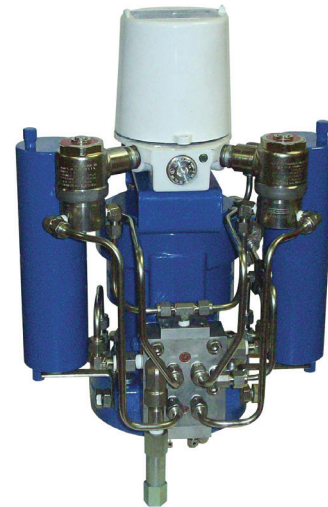

World Area Configuration Centers (WACC) offer sales support, service, inventory and commissioning to our global customers. Choose the WACC or sales office nearest you:

NORTH & SOUTH AMERICA

19200 Northwest Freeway
Houston TX 77065
USA
T +1 281 477 4100

Av. Hollingsworth
325 Iporanga Sorocaba
SP 18087-105
Brazil
T +55 15 3413 8888

ASIA PACIFIC

No. 9 Gul Road
#01-02 Singapore 629361
T +65 6777 8211

No. 1 Lai Yuan Road
Wuqing Development Area
Tianjin 301700
P. R. China
T +86 22 8212 3300

MIDDLE EAST & AFRICA

P. O. Box 17033
Jebel Ali Free Zone
Dubai
T +971 4 811 8100

P. O. Box 10305
Jubail 31961
Saudi Arabia
T +966 3 340 8650

24 Angus Crescent
Longmeadow Business Estate East
P.O. Box 6908 Greenstone
1616 Modderfontein Extension 5
South Africa
T +27 11 451 3700

EUROPE

CRT Contrôle
16 ZA Croix Saint Mathieu
28320 Gallardon
France
T +33 2 37 90 28 10

Holland Fasor 6
Székesfehérvár 8000
Hungary
T +36 22 53 09 50

Strada Biffi 165
29017 Fiorenzuola d'Arda (PC)
Italy
T +39 0523 944 411

©2018 Emerson. All rights reserved.

The Emerson logo is a trademark and service mark of Emerson Electric Co. Shafer™ is a mark of the Emerson family of companies. All other marks are property of their respective owners.

SHAFER™

Shafer Brochure # 142.00 1M/6-18

www.emerson.com/shafer

EMERSON™