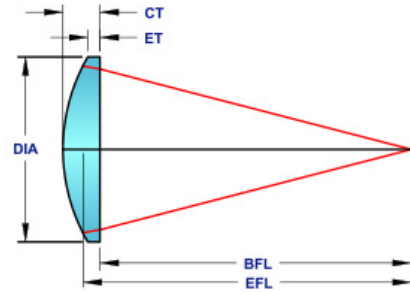

Plano Convex

Similar to standard Plano-Convex lenses but smaller in diameter, these Micro Plano-Convex lenses are ideal for lightweight and compact instruments.

Below are our standard specifications.

Don't see what you need? [Request custom optics.](#)

Diameter	Dia. Tolerance	CT Tolerance	Centering	Irregularity	Surface Quality	Bevel
2.50-6.00	+0.00 / -0.10	±0.1	< 5 minutes	0.5 Waves	40-20	0.25 x 45°
Dimensions		MM				
Clear Aperture		CA ≥ 90% of Diameter				
Coating		Uncoated, Specify your coating (See Coating Chart for Available Options)				
Design Wavelength		587.6nm				
Focal Length Tolerance		±2%				
Edge Thickness		Reference				