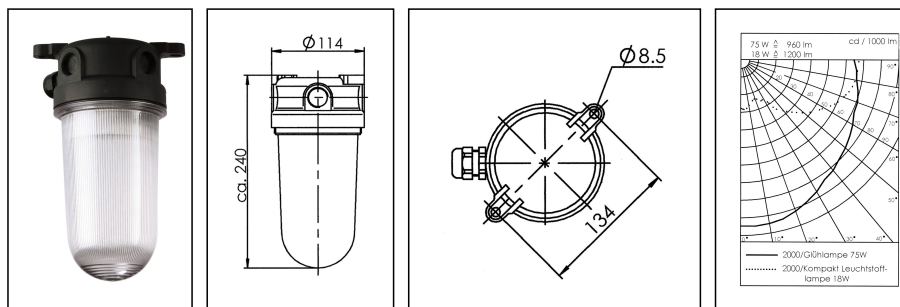

2000/E27/clear

Multi-purpose light

Product illustrations are exemplary and may differ from the chosen product. Further variants and individual customization, we will gladly provide you on request.

WISKA-Order no.	10015000
Type	2000/E27/clear
Material	PBT
Material globe/diffuser	Polycarbonate
Globe colour	Clear
Power[^]	1 x 75 W
Wattage	75 W
Voltage	230 V
Protection class	IP68
Temp. range min	-30 °C
Temp. range max	45 °C
Lampholder	E27
Number of lampholder	1 ST
Lamp	Incandescent lamp
Lamp	not included
Lamp shape	pear-shaped
Material cable gland	Polyamide
Type of cable gland	ESKV 20 PLUS / 7,5-14mm
Using for cable gland	
Ø cable diameter min	7,5 mm
Ø cable diameter max	14 mm
External dimensions LxWxH	134x240mm
Weight	0,57 kg
Approval	GL
Colour	Black

Mounting

Ceiling, Upside down, Upside, Surface mounting

Equipment

4 threaded knockout entry M20

Equipment:

- Plastic: impact resistant, heat-and water resistant
- 4 threaded knockout entries M20
- Separate terminal to loop the armour
- 2 cable glands ESKV 20 enclosed separately

Spare parts

SP-Incandescent lamp 60W 230V E27	22000191
SP-2080 Structured globe clear	22000201
SP-2000 ST/E 27 Baseplate	22000278
SP-2000 Housing M20	22000382

08.09.2016